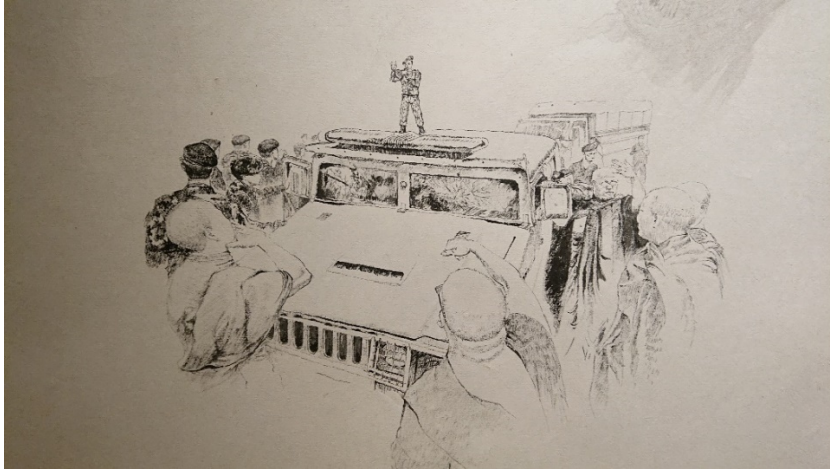

Annex B - Images of Artist's Selected Works

Supachai Areerungruang

**My Eyes
2018
Charcoal on paper
200x 100 cm**

**Under Top Boot (detail)
2019
Ink on paper
100 x 200 cm each, in 3 parts**

Monk and Soldier (detail)
2019
Ink on paper
100 x 200 cm

Monk and Soldier (detail)
2019
Ink on paper
100 x 200 cm