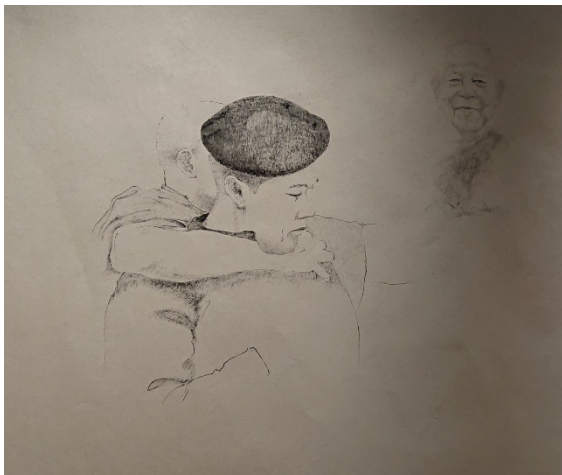

Annex B - Images of Artist's Selected Works

Supachai Areerungruang

**My Eyes
2018
Charcoal on paper
200x 100 cm**

**Under Top Boot (detail)
2019
Ink on paper
100 x 200 cm each, in 3 parts**

Monk and Soldier (detail)
2019
Ink on paper
100 x 200 cm

Monk and Soldier (detail)
2019
Ink on paper
100 x 200 cm