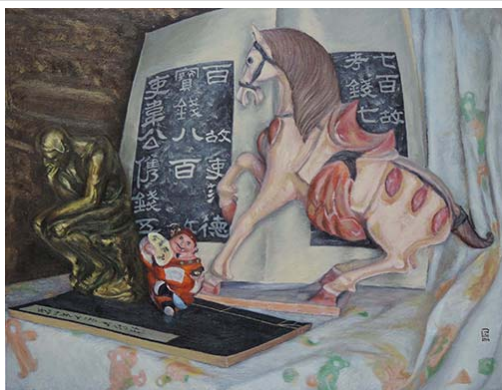

**Annex 1 – Images of selected artwork**

*Portrait of a Sikh*  
1969  
Oil on canvas  
61.3cm x 43.2cm

*Sunshine after the Rain*  
1998  
Chinese ink and colour on paper  
122cm x 84cm

*A Spring Outing (Oracle Bone Script)*  
2002  
Oil on canvas  
98.9 cm x 78.8 cm

*Life in Bali*  
2012  
Oil on canvas  
63cm x 48.5cm

*Still Life II*  
2014  
Oil on canvas  
50cm x 65cm