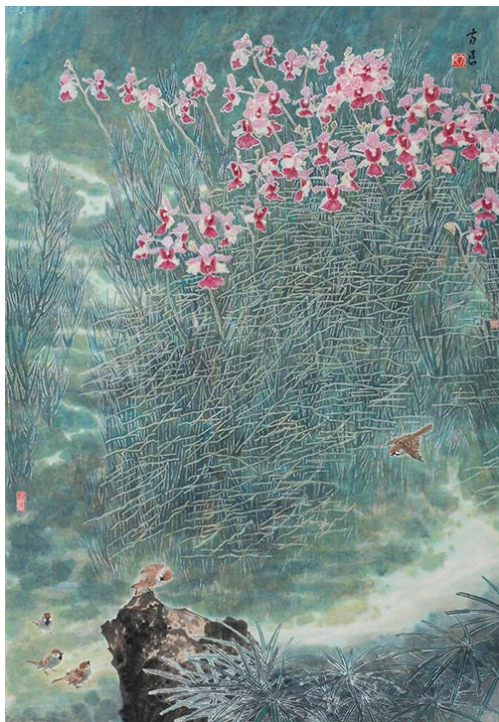

**Annex 1 – Images of selected artwork**

*Portrait of a Sikh*  
1969  
Oil on canvas  
61.3cm x 43.2cm

*Sunshine after the Rain*  
1998  
Chinese ink and colour on paper  
122cm x 84cm

*A Spring Outing (Oracle Bone Script)*  
2002  
Oil on canvas  
98.9 cm x 78.8 cm

*Life in Bali*  
2012  
Oil on canvas  
63cm x 48.5cm

*Still Life II*  
2014  
Oil on canvas  
50cm x 65cm